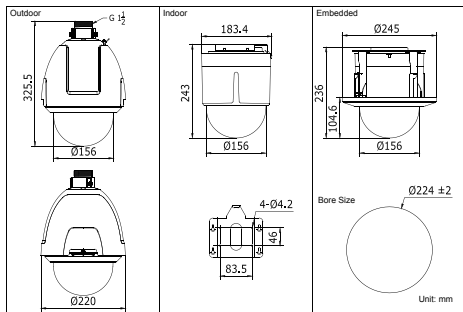

Dimensions

Accessories

DS-1601ZJ

DS-1633ZJ

DS-1622ZJ

DS-1634ZJ

	DS-2DF5274-A(3) DS-2DF5274-AE3	DS-2DF5274-AEL
Camera		
Image sensor	1/3" Progressive Scan CMOS	
Effective pixel	1320K pixels	
Min. illumination	Color: 0.05Lux@(F1.4, AGC ON), B/W: 0.005Lux@(F1.4, AGC ON)	
White balance	Auto / Manual /ATW/Indoor/Outdoor/Daylight lamp/Sodium lamp	
AGC	Auto / manual	
S / N ratio	≥ 50dB	
Digital Noise Reduction	3D DNR	
Backlight Compensation	BLC	
Shutter Speed	50Hz: 1 ~1/30,000s, 60Hz: 1 ~ 1/30,000s	
Day & Night	IR Cut Filter	
Digital Zoom	16X	
Privacy Masking	Up to 24 zones, maximum 8 zones on a same image, multiple colors and mosaics optional	
Focus mode	Auto / semiautomatic / manual	
Lens		
Focal length	4.3 ~ 86.0 mm, 20x	
Zoom speed	Approx 5s (Optical Wide-Tele)	
Angle of view	54.1 ~ 3.2 degree (Wide-Tele)	
Min. working distance	10 ~ 1,500mm (Wide-Tele)	
Aperture range	F1.4 ~ F2.6	
Pan and tilt		
Smart Tracking	Support	
Pan / Tilt Range	Pan: 360° endless; Tilt: -5° ~ 90° (Auto Flip)	
Pan / Tilt Speed	Pan manual speed: 0.1° ~ 300°/s, pan preset speed: 540°/s Tilt manual speed: 0.1° ~ 240°/s, tilt preset speed: 400°/s	
Proportional zoom	Rotation speed can be adjusted automatically according to zoom multiples	
Number of preset	256	
Patrol	8 patrols, up to 32 presets per patrol	
Pattern	4 patterns, with the recording time not less than 10 minutes per pattern	
Power-off memory	Support	
Park action	Preset / patrol / pattern / pan scan / tilt scan / random scan / frame scan / panorama scan	
PTZ position display	On / off	
Preset freezing	Support	
Alarm		
Alarm input	7	
Alarm output	2 relay outputs, alarm response actions configurable	
Alarm actions	Preset, patrol, pattern, sd/sdhc card recording, relay output, notification on client	
Input/output		
Video output	1.0V[p-p] / 75Ω, NTSC (or PAL) composite, BNC	
Audio input	Audio input (Line input), 2 ~ 2.4V[p-p]; output impedance: 1KΩ, ±10%	
Audio output	Line level, impedance: 600Ω	
Network		
Ethernet	10Base-T / 100Base-TX, RJ45 connector	
Max.image resolution	1280 x 960	
Frame rate	50Hz:25fps(1280x960), 25fps (1280x720); 60Hz:30fps(1280x960), 30fps (1280x720)	
Image compression	H.264 / MJPEG / MPEG4	
ROI encoding	Support 24 areas with adjustable levels	
Audio compression	G.711u / G.711a / G.726	
Protocols	IPv4, HTTP, HTTPS, 802.1x, QoS, FTP, SMTP, UPnP, S/NMP, DNS, DDNS, NTP, RTPSP, RTP; UDP, IGMP, ICMP, DHCP, PPPoE	
Simultaneous Live View	Up to 10	
Streams	Triple Stream	
Mini SD memory card	Built-in SD/SDHC Slot, up to 32GB, support manual / alarm recording	
User / host level	Up to 32 users,3 Levels: Administrator, Camera control, Live view only	
Security measures	User authentication (ID and PW), Host authentication (MAC address)	
Integration		
Application programming	Open-ended API, support Onvif, PSIA and CGI	
Web Browser	IE 7, IE 8, IE 9, Chrome 8 +, Firefox 3.5 +, Safari 5 +	
General		
RS-485 protocols (optional)	HIKVISION, Pelco-P, Pelco-D, self-adaptive	
Power	24 VAC / PoE+: Outdoor dome: Max. 40W (heater: 20W); Indoor dome: Max. 20W	24 VAC: Max. 65W (heater: 45W) High-PoE: Max. 40W (heater: 20W) PoE+: Max. 25W (heater: 5W)
Working temperature	Outdoor dome: -30°C ~ 65°C(-22°F ~ 149°F); Indoor dome: -10°C ~ 50°C(14°F ~ 122°F)	24 VAC: -40°C ~ 65°C(-40°F ~ 149°F) High-PoE: -30°C ~ 65°C(-22°F ~ 149°F) PoE+: -20°C ~ 65°C(-4°F ~ 149°F)
humidity	90% or less	
Protection level	IP66 standard (outdoor dome) IK10 (optional) TVS 4,000V lightning protection, surge protection and voltage transient protection	
Dimensions	Φ220 x 325.5mm (Φ8.66" x 12.81") (outdoor) Φ183.4 x 243mm (Φ7.22" x 9.57") (Ceiling) Φ245 x 236mm (Φ9.65" x 9.29") (In-ceiling)	
Weight (approx.)	5Kg (11.02lbs)	
Mount Option (for outdoor models)	Long-arm wall mount: DS-1614ZJ; Corner mount: DS-1633ZJ; Pole Mount: DS-1622ZJ; Power box mount: DS-1634ZJ	