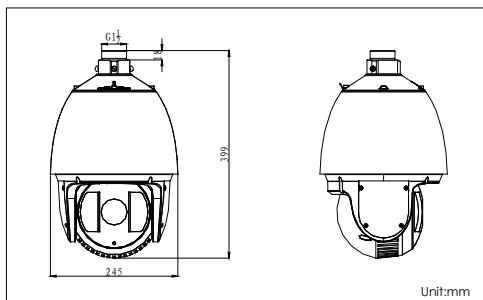

Dimensions

Accessories

DS-1614ZJ
Long-arm Wall Mount Bracket

DS-1634ZJ
Wall Mount

DS-1662ZJ
Pendant Mount

DS-2DF7274-A	
Camera	
Image Sensor	1/3" Progressive Scan CMOS
Effective Pixel	1300K pixels
Min. Illumination	Color: 0.05Lux@(F1.4, AGC ON), B/W: 0.005Lux@(F1.4, AGC ON), 0 Lux with IR
White Balance	Auto / Manual / One touch WB/ATW
AGC	Auto / Manual
S / N Ratio	≥ 50dB
DNR	off/Normal/expert
BLC	On / Off
Shutter Time	50Hz: 1/25-1/100,000s, 60Hz: 1/30-1/100,000s
Day & Night	IR Cut Filter
Digital Zoom	16
Privacy Masking	24 privacy masks programmable; a maximum of 8 zones can be masked simultaneously on the same video screen
Focus Mode	Auto / Semiautomatic / Manual
Lens	
Focal Length	4.3-86.0mm, 20x
Zoom Speed	Approx.5s(Optical Wide-Tele)
Angle of View	54.1-3.2 degree (Wide-Tele)
Min. Working Distance	10-1,500mm(Wide-Tele)
Aperture Range	F1.4- F2.6
Pan and Tilt	
Pan Range	360° endless
Pan Speed	Pan Manual Speed: 0.1°-160°/s, Pan Preset Speed: 160°/s
Tilt Range	-2°-90° (Auto Flip)
Tilt Speed	Tilt Manual Speed: 0.1°-120°/s, Tilt Preset Speed: 120°/s
Proportional Zoom	Rotation speed can be adjusted automatically according to zoom multiples
Number of Preset	256
Patrol	8 patrols, up to 32 presets per patrol
Pattern	4 patterns, with the recording time not less than 10 minutes per pattern
Power-off Memory	Support
Park Action	Preset / Patrol / Pattern / Pan scan / Tilt scan / Random scan / Frame scan / Panorama scan
PTZ Position Display	On / Off
Preset Freezing	Support
Infrared	
IR Distance	120m
IR Intensity	Automatically adjusted, depending on the zoom ratio
Alarm	
Alarm Input	7
Alarm Output	2 relay outputs, alarm response actions configurable
Alarm Action	Preset, Patrol, Pattern, SD/SDHC card recording, Relay output, Notification on Client
Input/ Output	
Monitor Output	1.0V[p-p] / 75Ω, NTSC (or PAL) composite, BNC
Audio Input	Audio input (LINE input), 2-2.4V[p-p]; output impedance: 1KΩ, ±10%
Audio Output	Line level, impedance: 600Ω
Network	
Ethernet	10Base-T / 100Base-TX, RJ45 connector
Max. Image Resolution	1280×960
Frame Rate	50Hz:25fps(1280×960), 25fps (1280×720) 60Hz:30fps(1280×960), 30fps (1280×720)
Image Compression	H.264/MJPEG/MPEG4
Audio Compression	G.711ulaw/G.711alaw/G.726
Protocols	IPV4/IPV6,HTTP,HTTPS,802.1x,Qos,FTP,SMTP,UPnP,SNMP,DNS,DDNS,NTP,RTSP,RTP,TCP,UDP,IGMP,ICMP,DHCP,PPPoE
Number of Simultaneous Live View	Up to 10
Dual Streams	Support
Mini SD Memory Card	Manual REC / Alarm REC. Built-in SD/SDHC Slot, up to 32GB
User/Host Level	Up to 32 users,3 Levels: Administrator, Camera control, Live view only
Security Measures	User authentication (ID and PW), Host authentication (MAC address)
System Integration	
Interface for application programming	Open-ended API, support Onvif, PSIA and CGI, hikvision SDK
Client GUI	
Camera Control	Pan / Tilt, Zoom, Focus, Click centering, Drag zoom, Iris, Preset position call and program, Auto mode.
Camera Name	Up to 18 characters
Date & Time Display	Time: Week: Date, 6 formats on the Client
Reading Patrol Message	Display and reading of preset message contained in each patrol via client software
General	
Menu Language	English
RS-485 Protocols	HIKVISION, Pelco-P, Pelco-D, self-adaptive
Power Supply	24VAC/3A
Power Consumption	Max. 50W(IR LED On),Max. 35W(IR LED Off)
Working Temperature / Humidity	-30 °C -65 °C (-22 °F -149 °F)(outdoor) 90% or less
Protection Level	IP66 standard (outdoor dome) TVS 4,000V lightning protection, surge protection and voltage transient protection
Mounting	Various mounting modes optional
Dimensions	Φ245×399mm (Φ9.65"×15.71") (Outdoor)
Weight (approx.)	5.5kg(12.13lbs)
Mount Option	Long-arm wall mount: DS-1614ZJ; Indoor short-arm wall mount: DS-1615ZJ Corner mount: DS-1633ZJ; Pole Mount: DS-1622ZJ; Power box mount:DS-1634ZJ