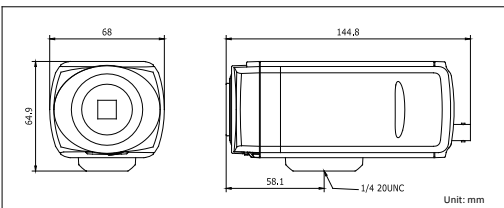

## 2MP Network Box Camera

### Dimensions

### Accessories

DS-2CD853F-E(W)	
<b>Camera</b>	
Image sensor	1/3" progressive scan CMOS
Min. illumination	Color: 0.5 lux@F1.2, AGC on, 0.1 lux@F1.2, AGC on, sens-up × 5 B/W: 0.05 lux@F1.2, AGC on, 0.01 lux@F1.2, AGC on, sens-up × 5
Shutter time	1/25s ~ 1/100,000s
Lens mount	C/CS mount
Auto iris	DC drive
Day & night	IR cut filter with auto switch
<b>Compression standard</b>	
Video compression	H.264 / MPEG4 / MJPEG
Bit rate	32 Kbps ~ 16 Mbps
Audio compression	G.711 / G.726
Dual stream	Yes
<b>Image</b>	
Max. image resolution	1600 x 1200
Frame rate	50 Hz: 12.5 fps (1600 × 1200) 12.5 fps (1600 × 912) 25 fps (1280 × 960) 25 fps (1280 × 720) 60 Hz: 15 fps (1600 × 1200) 15 fps (1600 × 912) 25 fps (1280 × 960) 30 fps (1280 × 720)
Image settings	Saturation, brightness, contrast adjustable through client software or web browser
<b>Network</b>	
Network storage	NAS (iSCSI optional)
Alarm trigger	Motion detection, tampering alarm, network disconnect, IP address conflict, storage exception
Protocols	TCP/IP, HTTP, DHCP, DNS, DDNS, RTP, RTSP, PPPoE, SMTP, NTP, SNMP, HTTPS, FTP, 802.1x, Qos (SIP, SRTP, IPv6 optional)
Security	User authentication, watermark
System compatibility	ONVIF, PSIA, CGI
<b>Interface</b>	
Audio input	1-ch 3.5 mm audio interface, MIC IN/LINE IN
Audio output	1-ch 3.5 mm audio interface (line level, 600 Ω)
Communication interface	1 RJ45 10M / 100M ethernet port and 1 RS-485 interface
Alarm input	1
Alarm output	1
Video output	1 Vp-p composite output (75 Ω / BNC)
On-board storage	Built-in SD/SDHC slot, up to 32 GB
Reset sutton	Yes
<b>General</b>	
Operating conditions	-10°C ~ 60°C (14°F ~ 140°F) humidity 90% or less (non-condensing)
Power supply	12 VDC ± 10%, PoE (802.3af)
Power consumption	max. 4.5W (max. 7.5W with IR cut filter on) -W: max. 6W (max. 9W with IR cut filter on)
Dimensions	68 × 64.9 × 144.8 mm (2.68" × 2.56" × 5.70")
Weight	500g (1.10 lbs)