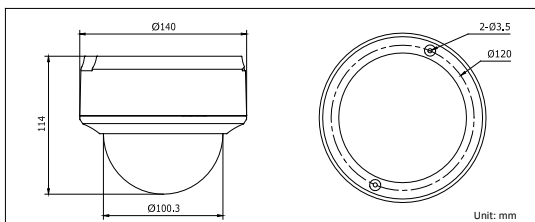

DS-2CD783F-EP(B)

5.0MP Panoramic Dome Camera

Key features

- 5.0 mega-pixel (1920 x 1920) high resolution
- Hyper wide angle lens
- Audio I/O: 1/1
- Alarm I/O: 2/2
- SD/SDHC on-board storage
- Vandal-proof housing

Dimensions

Accessories

DS-1227ZJ
(Indoor in-ceiling mount)

DS-1229ZJ
(Vandal-proof wall mount)

Specifications

DS-2CD783F-EP(B)	
Camera	
Image sensor	1/2.5" progressive scan CMOS
Min. illumination	0.6 lux @F1.2, AGC ON 1.6 lux @F2.0, AGC ON
Shutter time	1/25s ~ 1/100,000s
Lens	1.05mm @F2.8 Angle of view: 180°
Lens mount	M12
Day & night	Electronic
Compression standard	
Video compression	H.264 / MPEG4 / MJPEG
Bit rate	32 Kbps ~ 16 Mbps
Audio compression	G.711
Image	
Max. image resolution	2560 x 1920
Frame rate	50Hz: 6.25fps (1920 x 1920) 60Hz: 7.5fps (1920 x 1920)
Image settings	Saturation, Brightness, Contrast adjustable through client software or web browser
Network	
Network storage	NAS (iSCSI optional)
Alarm trigger	Motion detection, tampering alarm, network disconnect, IP address conflict, storage exception
Protocols	TCP/IP, HTTP, DHCP, DNS, DDNS, RTP, RTSP, PPPoE, SMTP, NTP, SNMP, HTTPS, FTP, 802.1x, Qos (SIP, SRTP, IPv6 optional)
General functionalities	Reset, flickerless, dual stream, heartbeat, video masking, user authentication, watermark
Interface	
Audio input	1-ch 3.5 mm audio interface, MIC IN/LINE IN
Audio output	1-ch 3.5 mm audio interface (line level, 600 Ω)
Communication interface	1 RJ45 10M / 100M ethernet interface, 1 RS-485 interface
Alarm input	2
Alarm output	2
Video output	1 Vp-p composite output (75Ω / RCA)
On-board storage	Built-in SD/SDHC slot, up to 32 GB
Reset button	Yes
General	
Operating conditions	-10°C ~ 60°C (14°F ~ 140°F) Humidity 90% or less (non-condensing)
Power supply	12 VDC ± 10%, PoE (802.3af)
Power consumption	Max. 5.5 W
Impact Protection	IEC60068-275Eh, 50J; EN50102, up to IK10
Dimensions	Φ140 × 114 mm (Φ5.51" × 4.49")
Weight	1400 g (3.09 lbs)