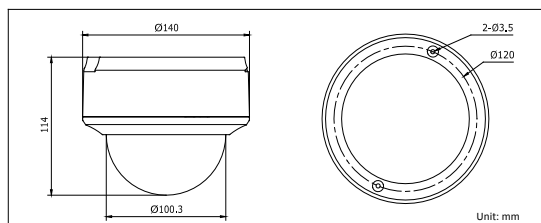

Dimensions

Accessories

Available models

DS-2CD755F-E, DS-2CD755F-EI, DS-2CD755F-EZ, DS-2CD755F-EIZ

- -I: IR LEDs, up to 20m
- -Z: motorized VF lens