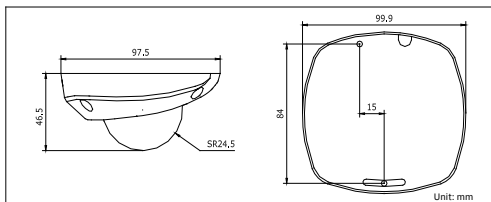

### Dimensions

	DS-2CD7153-E (2MP)	DS-2CD7164-E (1.3MP)
<b>Camera</b>		
Image sensor	1/3" progressive scan CMOS	
Min. illumination	0.5 lux@F1.2, AGC on 0.1 lux@F1.2, AGC on, sens-up x 5 1.1 lux@F1.8, AGC on 0.2 lux@F1.8, AGC on, sens-up x 5	0.01 lux @F1.2, AGC ON 0.02 lux @F1.8, AGC ON
Shutter time	1/25s ~ 1/100,000s	
Lens	4mm @F1.8 (2.8, 6, 8mm optional), angle of view: 68°	4mm @F1.8 (2.8, 6, 8mm optional), angle of view: 68°
Lens mount	M12	
Angle adjustment	Pan: ± 15°, tilt: 0 ~ 90°, rotation: ± 15°	
Day & night	Electronic	
<b>Compression standard</b>		
Video compression	H.264 / MPEG4 / MJPEG	
Bit rate	32 Kbps ~ 16 Mbps	
Dual stream	Yes	
<b>Image</b>		
Max. image resolution	1600 x 1200	1280 x 960
Frame rate	50 Hz: 12.5 fps (1600 x 1200) 12.5 fps (1600 x 912) 25 fps (1280 x 960) 25 fps (1280 x 720) 60 Hz: 15 fps (1600 x 1200) 15 fps (1600 x 912) 25 fps (1280 x 960) 30 fps (1280 x 720)	50Hz: 25fps (1280 x 960), 25fps (1280 x 720) 60Hz: 30fps (1280 x 960), 30fps (1280 x 720)
Image settings	Saturation, brightness, contrast adjustable through client software or web browser	
<b>Network</b>		
Network storage	NAS (iSCSI optional)	
Alarm trigger	Motion detection, tampering alarm, network disconnect, IP address conflict	
Protocols	TCP/IP, HTTP, DHCP, DNS, DDNS, RTP, RTSP, PPPoE, SMTP, NTP, SNMP, HTTPS, FTP, 802.1x, Qos (SIP, SRTP, IPv6 optional)	
Security	User authentication, watermark	
System compatibility	ONVIF, PSIA, CGI	
<b>Interface</b>		
Communication interface	1 RJ45 10M / 100M ethernet port	
Reset button	Yes	
<b>General</b>		
Operating conditions	-25°C ~ 60°C (-13°F ~ 140°F) humidity 95% or less (non-condensing)	
Power supply	12 VDC ± 10%, PoE (802.3af)	
Power consumption	max. 4W	
Impact protection	IEC60068-275Eh, 50J; EN50102, up to IK10	
Weather-proof rating	IP66	
Dimensions	99.9 x 97.5 x 46.5 mm (3.93" x 3.84" x 1.83")	
Weight	250g (0.55 lbs)	