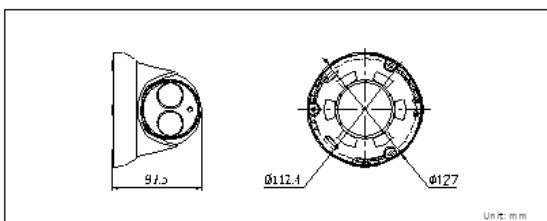

DS-2CD2312-I 1.3MP EXIR Turret Network Camera

Key features

- 1.3 megapixel (1280 x 960) resolution
- HD real-time video
- 3D DNR & DWDR & BLC
- EXIR illuminator (up to 30m)
- IP66
- PoE

Dimensions

Accessories

DS-1239ZJ-1

Wall Mount
Aluminium Bracket
(with junction box)

DS-2CD2312-I	
Camera	
Image sensor	1/3" progressive scan CMOS
Min. illumination	0.01 lux@F1.2, AGC on 0 lux with IR
Shutter time	1/25s (1/30s) ~ 1/100,000s
Lens	4mm@F2.0, angle of view: 73.1° (2.8mm, 6mm, 12mm optional)
Lens mount	M12
Angle adjustment	Horizontal: 0° ~ 360°, vertical: 0° ~ 75°, rotation: 0° ~ 360°
Day & night	ICR
Digital noise reduction	3D DNR
Wide dynamic range	Digital WDR
Backlight compensation	Yes, zone configurable
Compression standard	
Video compression	H.264 / MJPEG
H.264 compression profile	Main profile
Bit rate	32 Kbps ~ 16 Mbps
Dual stream	Yes
Image	
Max. image resolution	1280 x 960
Frame rate	50Hz: 25fps (1280 x 960), 25fps (1280 x 720), 25fps (704 x 576), 25fps (640 x 480) 60Hz: 30fps (1280 x 960), 30fps (1280 x 720), 30fps (704 x 576), 30fps (640 x 480)
Image settings	Saturation, brightness, contrast adjustable through client software or web browser
Network	
Network storage	NAS
Alarm trigger	Motion detection, tampering alarm
Protocols	TCP/IP, ICMP, HTTP, HTTPS, FTP, DHCP, DNS, DDNS, RTP, RTSP, RTCP, PPPoE, NTP, UPnP, SMTP, SNMP, IGMP, 802.1X, QoS, IPv6, Bonjour (SIP optional)
System compatibility	ONVIF, PSIA, CGI
General functionalities	User authentication, watermark
Interface	
Communication interface	1 RJ45 10M / 100M ethernet port
General	
Operating conditions	-30°C ~ 60°C (-22°F ~ 140°F) humidity 95% or less (non-condensing)
Power supply	12 VDC ± 10%, PoE (802.3af)
Power consumption	Max. 5.5W (7.5W with ICR on)
Ingress protection	IP66
EXIR range	up to 30m
Dimensions	Φ 127 x 97.5 mm
Weight	670g (1.5lbs)