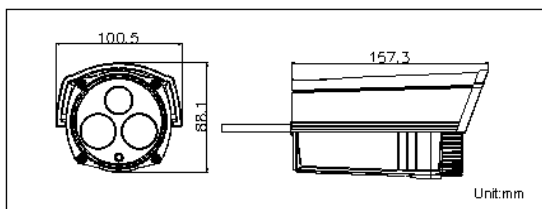

### Key features

- 3.0 megapixel (2048 x 1536) resolution
- Full HD1080p real-time video
- DWDR & 3D DNR & BLC
- EXIR illuminators: up to 50m
- IP66
- PoE

### Dimensions

DS-2CD2232-I5	
<b>Camera</b>	
Image sensor	1/3" progressive scan CMOS
Min. illumination	0.07 lux@F1.2, AGC on 0 lux with IR
Shutter time	1/25s (1/30s) ~ 1/100,000s
Lens	6mm@ F2.0, angle of view: 49° (4mm, 12mm optional)
Lens mount	M12
Day & night	ICR
Digital noise reduction	3D DNR
Wide dynamic range	Digital WDR
Backlight compensation	Yes, zone configurable
<b>Compression standard</b>	
Video compression	H.264 / MJPEG
H.264 compression profile	Main profile
Bit rate	32 Kbps ~ 16 Mbps
Dual stream	Yes
<b>Image</b>	
Max. image resolution	2048 x 1536
Frame rate	50Hz: 20fps (2048 x 1536), 25fps (1920 x 1080), 25fps (1280 x 720) 60Hz: 20fps (2048 x 1536), 30fps (1920 x 1080), 30fps (1280 x 720)
Image settings	Saturation, brightness, contrast adjustable through client software or web browser
<b>Network</b>	
Network storage	NAS
Alarm trigger	Motion detection, tampering alarm
Protocols	TCP/IP, ICMP, HTTP, HTTPS, FTP, DHCP, DNS, DDNS, RTP, RTSP, RTCP, PPPoE, NTP, UPnP, SMTP, SNMP, IGMP, 802.1X, QoS, IPv6, Bonjour (SIP optional)
System compatibility	ONVIF, PSIA, CGI
General functionalities	User authentication, watermark
<b>Interface</b>	
Communication interface	1 RJ45 10M / 100M ethernet port
<b>General</b>	
Operating conditions	-30°C ~ 60°C (-22°F ~ 140°F) humidity 95% or less (non-condensing)
Power supply	12 VDC ± 10%, PoE (802.3af)
Power consumption	Max. 7W (9W with ICR on)
Ingress protection	IP66
EXIR range	up to 50m
Dimensions	100.5 x 88.1 x 157.3 mm
Weight	700g (1.5 lbs)