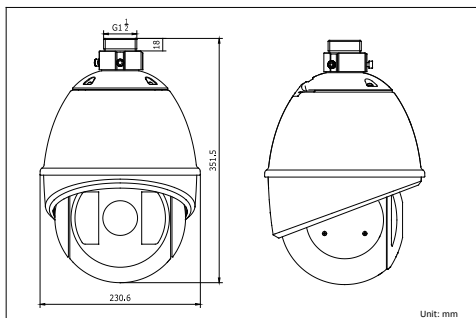

Dimensions

Accessories