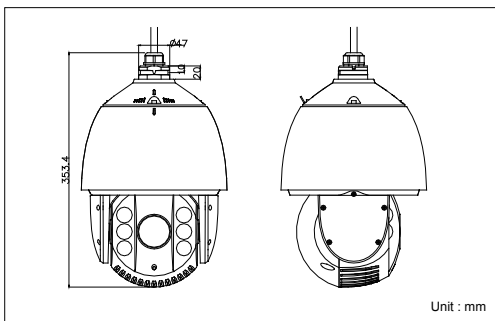

Dimensions

Accessories

Available models

DS-2AE7168-A : PAL, 24VAC, outdoor
DS-2AE7168N-A: NTSC, 24VAC, outdoor

DS-2AE7164-A : PAL, 24VAC, outdoor
DS-2AE7164N-A: NTSC, 24VAC, outdoor

	DS-2AE7168(N)-A	DS-2AE7164(N)-A
Camera		
Image Sensor	1/4" Sony CCD	1/3" Sony CCD
Effective Pixel	PAL: 976(H)×582(V), NTSC: 976(H)×494(V)	
Horizontal Resolution	Color: 700 TVL, B/W: 750 TVL	
Min. illumination	Color: 0.02lux/(F1.6, AGC ON), 0.0008lux/(F1.6, AGC ON, sensitivity×256), 0 lux with IR B/W: 0.002lux/(F1.6, AGC ON), 0.00008lux/(F1.6, AGC ON, sensitivity×256), 0 lux with IR	
White Balance	Auto / Manual / ATW / Indoor / Outdoor	
AGC	Auto / Manual	
S / N Ratio	≥ 50dB	
Digital Noise Reductio	3D DNR	
Wide Dynamic Range	Digital WDR	
Shutter Speed	PAL: 1 ~1/10,000s, NTSC: 1 ~1/10,000s	
Day & Night	IR Cut Filter	
Digital Zoom	16X	
Privacy Mask	8 privacy masks programmable, optional multiple colors and mosaics	
Focus Model	Auto / Semiautomatic / Manual	
Lens		
Focal Length	3.3 ~119mm, 36X	4 ~ 92mm, 23X
Zoom Speed	Approx. 6.0 s(Optical Wide-Tele)	Approx 4.0s(Optical Wide-Tele)
Angle of View	57.1~1.7 degree(Wide-Tele)	57.58 ~3.12 degree(Wide-Tele)
Min. Working Distance	10 ~1000mm (Wide-Tele)	
Aperture Range	F1.4 ~ F3.7	F1.6 ~ F3.7
Pan and Tilt		
Pan / Tilt Range	Pan: 360°endless; Tilt: -15° ~90° (Auto Flip)	
Pan / Tilt Speed	Pan Manual Speed: 0.1° ~160°/s, Pan Preset Speed: 240°/s Tilt Manual Speed: 0.1° ~120°/s, Tilt Preset Speed: 200°/s	
Proportional Zoom	Rotation speed can be adjusted automatically according to zoom multiples	
Number of Preset	256	
Patrol	8 patrols, up to 32 presets per patrol	
Pattern	4 patterns, with the total recording time not less than 10 minutes	
Power-off Memory	Support	
Park Action	Preset / Patrol / Pattern / Pan / Tilt / Auto / Random / Frame / Panorama scan	
PTZ Position Display	On / Off	
Compass	Support , the north can be set	
Scheduled Task	Preset / Patrol / Pattern / Pan / Tilt / Auto / Random / Frame / Panorama scan	
Infrared		
IR Range	Up to 100m	
IR irradiation angle	Automatically adjusted, depending on the zoom ratio	
Input/ Output		
Video Output	1.0V[p-p] / 75Ω, PAL / NTSC composite, BNC	
General		
RS-485 Protocols	HIKVISION, Pelco-P, Pelco-D, self-adaptive	
Power	24 VAC, max.30W	
Working Temperature	-30°C ~65°C (-22°F ~149°F)	
Humidity	90% or less	
Protection Level	IP66 TVS 4,000V lightning protection, surge protection and voltage transient protection	
Dimensions	Φ245 × 399mm (Φ9.65" × 15.71")	
Weight	Approx. 5.5kg(12.13lbs)	
Mount Option	Long-arm wall mount: DS-1601ZJ; Pole Mount: DS-1601ZJ-pole;	Corner mount: DS-1601ZJ-corner; Power box mount:DS-1634ZJ