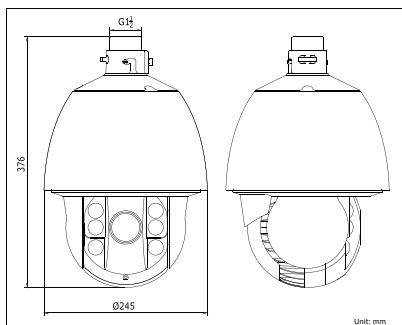

### Key features

- 1/4" CCD
- High resolution of 540TVL (Color) / 600TVL (B/W)
- 23X Optical Zoom (3.84 - 88.32mm)
- True Day/Night, DNR, Digital WDR
- Pan Manual Speed: 0.1°- 120°/s, Tilt Manual Speed: 0.1°-60°/s
- 80m IR Distance
- IP66 Weatherproof

### Dimensions